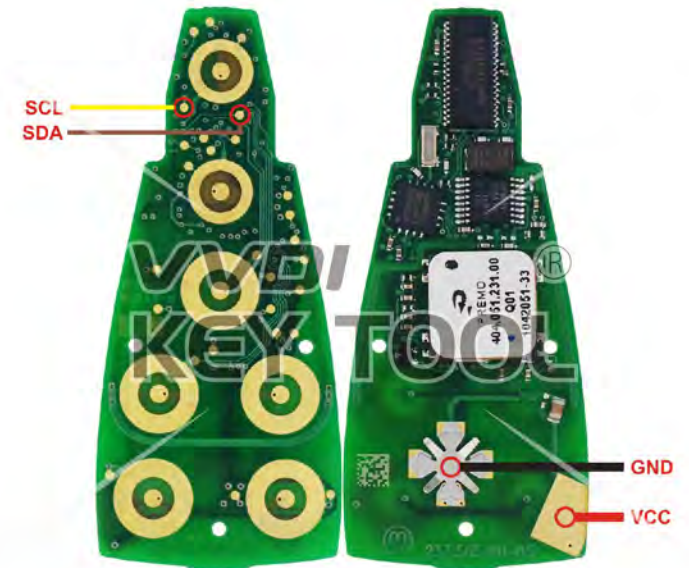

IYZ-C01C M3N5W783X

Chrysler/JEEP/Dodge

Key Information	Key Adapter	Chip Number
IYZ-C01C		7961
M3N5W783X		

Support vehicle models

2008–2011 Chrysler 300	2008–2013 Chrysler Town&Country
2010–2013 Dodge Caravan	2008–2013 Dodge Charger
2008–2013 Dodge Challenger	2011–2013 Dodge Durango
2008–2012 Dodge Grand Caravan	2008–2011 Dodge Journey
2008– Dodge Magnum	2009–2013 Dodge RAM
2008–2010 Jeep Commander	2011–2013 Jeep Grand Cherokee

Chip silkprint: 567.738.031

IYZ-C01C Smartkey

Chrysler/JEEP/Dodge

Key Information	Key Adapter	Chip Number
IYZ-C01C Smartkey		7945

Support vehicle models

2008–2011 Chrysler 300	2008–2013 Chrysler Town&Country
2010–2013 Dodge Caravan	2008–2013 Dodge Charger
2008–2013 Dodge Challenger	2011–2013 Dodge Durango
2008–2012 Dodge Grand Caravan	2008–2011 Dodge Journey
2008– Dodge Magnum	2009–2013 Dodge RAM
2008–2010 Jeep Commander	2011–2013 Jeep Grand Cherokee
Chip silkprint: 567.737.061	

GQ4-53T

Chrysler/JEEP/Dodge

Key Information	Key Adapter	Chip Number	Note
GQ4-53T Hitag2		7961	Chip silkprint:61c700

M3M

Chrysler/JEEP/Dodge

Key Information	Key Adapter	Chip Number	Note
M3M	[1 MAST]	7953	Chip silkprint:F7953MC