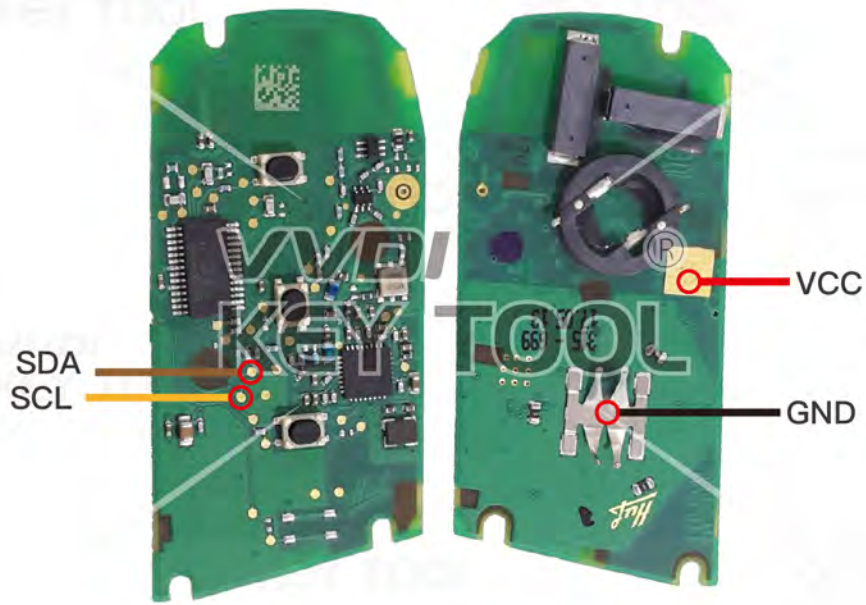

TABLE OF CONTENTS

Audi	02
BMW	04
BUICK / Chevrolet	08
Chrysler / Jeep / Dodge	10
Hyundai / KIA	16
Land Rover	23
Mitsubishi	25
Nissan	26
Porsche	28
PSA	29
Renault	30
Volvo	38

Audi Universal type

Key Information	Key Adapter	Chip Number	Note
PCB1 8T0959754 433 Remote	[5 AUDI]	7945	PCB No.233.423.111-02
PCB1 8T0959754A 315 Remote	[5 AUDI]	7945	PCB No.233.423.111-02
PCB1 8T0959754D 868 Remote	[5 AUDI]	7945	PCB No.233.423.111-02
PCB1 8T0959754F 433 Smartkey	[5 AUDI]	7945	PCB No.233.423.111-02
PCB2 8T0959754 433 Remote	[5 AUDI]	7945	PCB No.233.453.111-05/06
PCB2 8T0959754D 868 Remote	[5 AUDI]	7945	PCB No.233.453.111-05/07
PCB2 8T0959754F 433 Smartkey	[5 AUDI]	7945	PCB No.233.453.111-05/08
PCB2 8T0959754G 315 Smartkey	[5 AUDI]	7945	PCB No.233.453.111-05/09

BMW CAS3 Smartkey

Key Information	Key Adapter	Chip Number
5WK49145 E Series 868MHz Smartkey	[8 BMW-E]	7953
5WK49147 E Series 315MHz Smartkey	[8 BMW-E]	7953

BMW

BMW F series Smart
Provided by Continental

Key Information	Key Adapter	Chip Number
5WK49661 F Series 868MHz Continental		7953
5WK49663 F Series 315MHz Continental		7953
5WK49662 F Series 434MHz Continental		7953

BMW

BMW F series Smart
Provided by Huf

Key Information	Key Adapter	Chip Number
HUF5661 F Series 868MHz Huf	[7 BMW-F]	7953
HUF5662 F Series 315MHz Huf	[7 BMW-F]	7953
HUF5663 F Series 434MHz Huf	[7 BMW-F]	7953
HUF5667 F Series 434MHz Huf	[7 BMW-F]	7953

Common remote

BUICK/CHEVROLET

Key Information	Key Adapter	Chip Number
Type1 2-button 433MHz		7941
Type2 CorsaD-2-button 433MHz		7941
Type3 2-button 434Mhz		7941
Type3 5-button 315Mhz		7941
Type3 4-button 315Mhz		7941
Type4 2-button 433Mhz F41E30		7941
Type4 3-button 433Mhz F41E30		7941