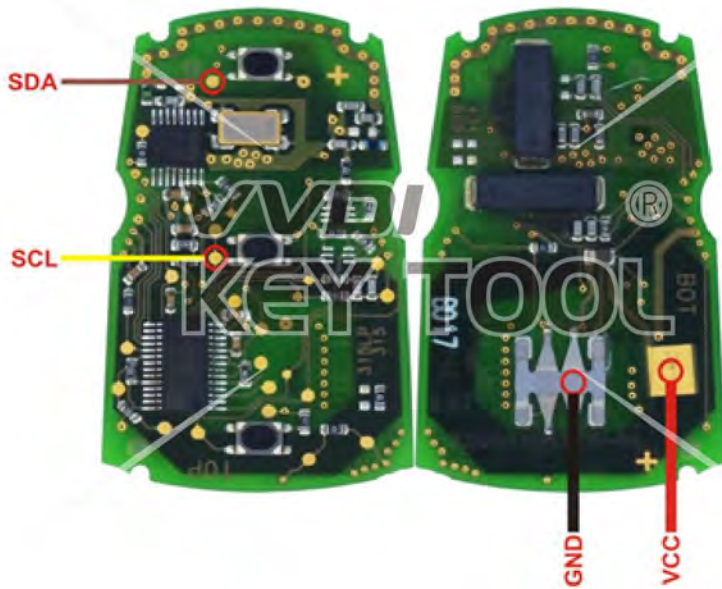

TABLE OF CONTENTS

Audi	02
BMW	04
BUICK / Chevrolet	08
Chrysler / Jeep / Dodge	10
Hyundai / KIA	16
Land Rover	23
Mitsubishi	25
Nissan	26
Porsche	28
PSA	29
Renault	30
Volvo	38

Audi Universal type

Key Information	Key Adapter	Chip Number	Note
PCB1 8T0959754 433 Remote	[5 AUDI]	7945	PCB No.233.423.111-02
PCB1 8T0959754A 315 Remote	[5 AUDI]	7945	PCB No.233.423.111-02
PCB1 8T0959754D 868 Remote	[5 AUDI]	7945	PCB No.233.423.111-02
PCB1 8T0959754F 433 Smartkey	[5 AUDI]	7945	PCB No.233.423.111-02
PCB2 8T0959754 433 Remote	[5 AUDI]	7945	PCB No.233.453.111-05/06
PCB2 8T0959754D 868 Remote	[5 AUDI]	7945	PCB No.233.453.111-05/07
PCB2 8T0959754F 433 Smartkey	[5 AUDI]	7945	PCB No.233.453.111-05/08
PCB2 8T0959754G 315 Smartkey	[5 AUDI]	7945	PCB No.233.453.111-05/09

* Universal type supports any 5th generation key, please use universal type to test if selected data can not work

Audi Universal type

Key Information	Key Adapter	Chip Number	Note
PCB2 4H0959754G 315 Smartkey	[5 AUDI]	7945	PCB No.233.453.111-05/10
PCB2 4H0959754K 868 Smartkey	[5 AUDI]	7945	PCB No.233.453.111-05/11
PCB2 4G0959754G 315 Smartkey	[5 AUDI]	7945	PCB No.233.453.111-05/12
PCB2 4G0959754K 868 Smartkey	[5 AUDI]	7945	PCB No.233.453.111-05/13
PCB3 4H0959754DA 433 Smartkey	[5 AUDI]	7945	PCB No.233.453.211-01/02
PCB3 4H0959754DB 315 Smartkey	[5 AUDI]	7945	PCB No.233.453.211-01/02
PCB3 4H0959754DD 868 Smartkey	[5 AUDI]	7945	PCB No.233.453.211-01/02

* Universal type supports any 5th generation keys, please use universal type to test if selected data can not work

BMW CAS3 Remote

Key Information	Key Adapter	Chip Number
5WK49125 E Series 868MHz Remote	[8 BMW-E]	7945
5WK49127 E Series 315MHz Remote	[8 BMW-E]	7945