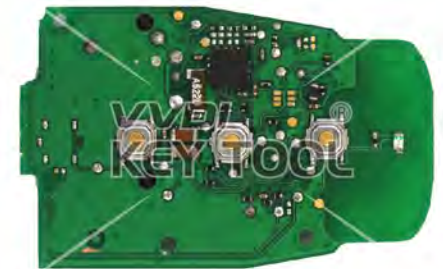

VVDI *KEY TOOL*

REMOTE UNLOCK
WIRING DIAGRAM

Version number v1.02 2017.7.17

Keytool wiring function definition

NXP transponder pin definition

Transponder type	GND	SDA	VCC	SCL
PCF7941	19	11	4	10
PCF7961	19	9	4	8
PCF7952	11	22	8	21
PCF7945	13	26	10	25
PCF7953	13	26	10	25

TABLE OF CONTENTS

Audi	02
BMW	04
BUICK / Chevrolet	08
Chrysler / Jeep / Dodge	10
Hyundai / KIA	16
Land Rover	23
Mitsubishi	25
Nissan	26
Porsche	28
PSA	29
Renault	30
Volvo	38

Audi Universal type

Key Information	Key Adapter	Chip Number	Note
PCB1 8T0959754 433 Remote	[5 AUDI]	7945	PCB No.233.423.111-02
PCB1 8T0959754A 315 Remote	[5 AUDI]	7945	PCB No.233.423.111-02
PCB1 8T0959754D 868 Remote	[5 AUDI]	7945	PCB No.233.423.111-02
PCB1 8T0959754F 433 Smartkey	[5 AUDI]	7945	PCB No.233.423.111-02
PCB2 8T0959754 433 Remote	[5 AUDI]	7945	PCB No.233.453.111-05/06
PCB2 8T0959754D 868 Remote	[5 AUDI]	7945	PCB No.233.453.111-05/07
PCB2 8T0959754F 433 Smartkey	[5 AUDI]	7945	PCB No.233.453.111-05/08
PCB2 8T0959754G 315 Smartkey	[5 AUDI]	7945	PCB No.233.453.111-05/09

* Universal type supports any 5th generation key, please use universal type to test if selected data can not work

Audi Universal type

Key Information	Key Adapter	Chip Number	Note
PCB2 4H0959754G 315 Smartkey	[5 AUDI]	7945	PCB No.233.453.111-05/10
PCB2 4H0959754K 868 Smartkey	[5 AUDI]	7945	PCB No.233.453.111-05/11
PCB2 4G0959754G 315 Smartkey	[5 AUDI]	7945	PCB No.233.453.111-05/12
PCB2 4G0959754K 868 Smartkey	[5 AUDI]	7945	PCB No.233.453.111-05/13
PCB3 4H0959754DA 433 Smartkey	[5 AUDI]	7945	PCB No.233.453.211-01/02
PCB3 4H0959754DB 315 Smartkey	[5 AUDI]	7945	PCB No.233.453.211-01/02
PCB3 4H0959754DD 868 Smartkey	[5 AUDI]	7945	PCB No.233.453.211-01/02