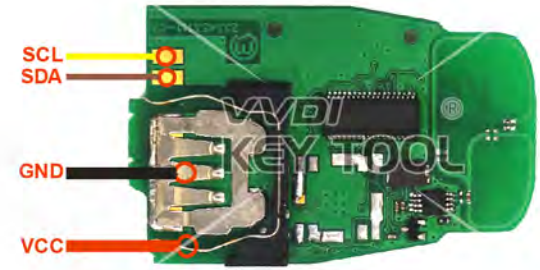

VVDI *KEY TOOL*

REMOTE UNLOCK
WIRING DIAGRAM

Version number v1.02 2017.7.17

Keytool wiring function definition

NXP transponder pin definition

Transponder type	GND	SDA	VCC	SCL
PCF7941	19	11	4	10
PCF7961	19	9	4	8
PCF7952	11	22	8	21
PCF7945	13	26	10	25
PCF7953	13	26	10	25

TABLE OF CONTENTS

Audi	02
BMW	04
BUICK / Chevrolet	08
Chrysler / Jeep / Dodge	10
Hyundai / KIA	16
Land Rover	23
Mitsubishi	25
Nissan	26
Porsche	28
PSA	29
Renault	30
Volvo	38

Audi Universal type

Key Information	Key Adapter	Chip Number	Note
PCB1 8T0959754 433 Remote	[5 AUDI]	7945	PCB No.233.423.111-02
PCB1 8T0959754A 315 Remote	[5 AUDI]	7945	PCB No.233.423.111-02
PCB1 8T0959754D 868 Remote	[5 AUDI]	7945	PCB No.233.423.111-02
PCB1 8T0959754F 433 Smartkey	[5 AUDI]	7945	PCB No.233.423.111-02
PCB2 8T0959754 433 Remote	[5 AUDI]	7945	PCB No.233.453.111-05/06
PCB2 8T0959754D 868 Remote	[5 AUDI]	7945	PCB No.233.453.111-05/07
PCB2 8T0959754F 433 Smartkey	[5 AUDI]	7945	PCB No.233.453.111-05/08
PCB2 8T0959754G 315 Smartkey	[5 AUDI]	7945	PCB No.233.453.111-05/09

* Universal type supports any 5th generation key, please use universal type to test if selected data can not work

Audi Universal type

Key Information	Key Adapter	Chip Number	Note
PCB2 4H0959754G 315 Smartkey	[5 AUDI]	7945	PCB No.233.453.111-05/10
PCB2 4H0959754K 868 Smartkey	[5 AUDI]	7945	PCB No.233.453.111-05/11
PCB2 4G0959754G 315 Smartkey	[5 AUDI]	7945	PCB No.233.453.111-05/12
PCB2 4G0959754K 868 Smartkey	[5 AUDI]	7945	PCB No.233.453.111-05/13
PCB3 4H0959754DA 433 Smartkey	[5 AUDI]	7945	PCB No.233.453.211-01/02
PCB3 4H0959754DB 315 Smartkey	[5 AUDI]	7945	PCB No.233.453.211-01/02
PCB3 4H0959754DD 868 Smartkey	[5 AUDI]	7945	PCB No.233.453.211-01/02

* Universal type supports any 5th generation keys, please use universal type to test if selected data can not work

BMW CAS3 Remote

Key Information	Key Adapter	Chip Number
5WK49125 E Series 868MHz Remote	[8 BMW-E]	7945
5WK49127 E Series 315MHz Remote	[8 BMW-E]	7945