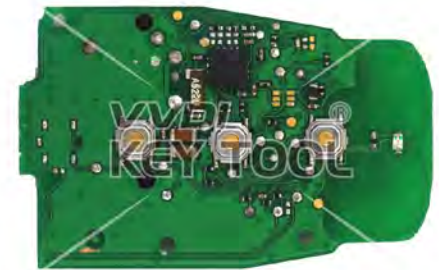

Audi Universal type

Key Information	Key Adapter	Chip Number	Note
PCB2 4H0959754G 315 Smartkey	[5 AUDI]	7945	PCB No.233.453.111-05/10
PCB2 4H0959754K 868 Smartkey	[5 AUDI]	7945	PCB No.233.453.111-05/11
PCB2 4G0959754G 315 Smartkey	[5 AUDI]	7945	PCB No.233.453.111-05/12
PCB2 4G0959754K 868 Smartkey	[5 AUDI]	7945	PCB No.233.453.111-05/13
PCB3 4H0959754DA 433 Smartkey	[5 AUDI]	7945	PCB No.233.453.211-01/02
PCB3 4H0959754DB 315 Smartkey	[5 AUDI]	7945	PCB No.233.453.211-01/02
PCB3 4H0959754DD 868 Smartkey	[5 AUDI]	7945	PCB No.233.453.211-01/02

* Universal type supports any 5th generation keys, please use universal type to test if selected data can not work