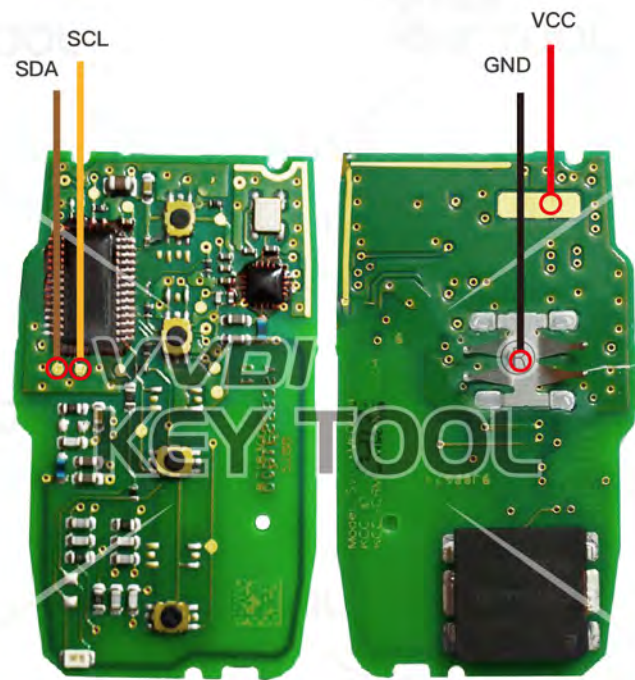

Chip silkprint: 567.738.031

IYZ-C01C Smartkey

Chrysler/JEEP/Dodge

Key Information	Key Adapter	Chip Number
IYZ-C01C Smartkey		7945

Support vehicle models

2008–2011 Chrysler 300	2008–2013 Chrysler Town&Country
2010–2013 Dodge Caravan	2008–2013 Dodge Charger
2008–2013 Dodge Challenger	2011–2013 Dodge Durango
2008–2012 Dodge Grand Caravan	2008–2011 Dodge Journey
2008– Dodge Magnum	2009–2013 Dodge RAM
2008–2010 Jeep Commander	2011–2013 Jeep Grand Cherokee
Chip silkprint: 567.737.061	

GQ4-53T

Chrysler/JEEP/Dodge

Key Information	Key Adapter	Chip Number	Note
GQ4-53T Hitag2		7961	Chip silkprint:61c700

M3M

Chrysler/JEEP/Dodge

Key Information	Key Adapter	Chip Number	Note
M3M	[1 MAST]	7953	Chip silkprint:F7953MC

Hyundai/KIA SVI-CMFCH02

Key Information	Key Adapter	Chip Number	Note
SVI-CMFCH02	[11 HYUD-1]	7952	After 2009 Most Hyundai/Kia 2-button Smartkey Chip silkprint:049620C03

Hyundai/KIA SVI-CMFEU03

Key Information	Key Adapter	Chip Number	Note
SVI-CMFCH03	[11 HYUD-1]	7952	After 2009 Most Hyundai/Kia 3-button Smartkey Chip silkprint:049620C03

SVI-HMFNA04
 SVI-HMFEU04
 SVI-HMFKR04

Hyundai/KIA

Key Information	Key Adapter	Chip Number	Note
SVI-CMFCH03	[11 HYUD-1]	7952	After 2009 Most Hyundai/Kia
SVI-HMFEU04		7952	3-button Smartkey
SVI-HMFKR04		7952	Chip silkprint:049620C03