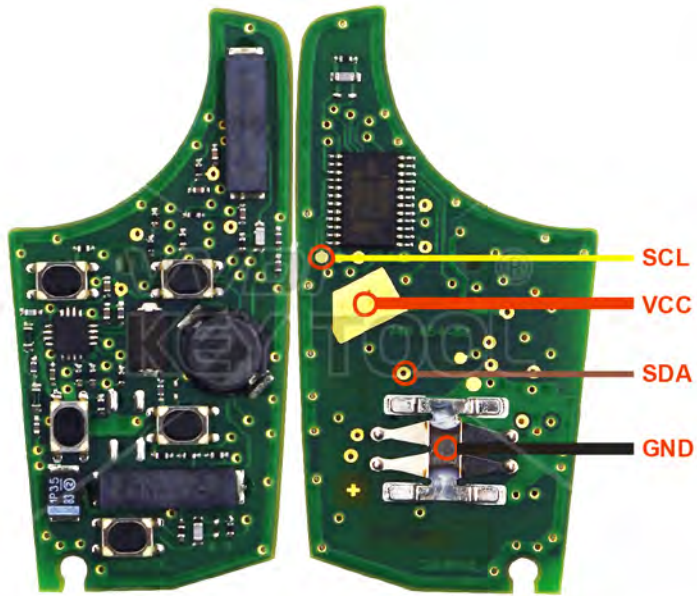

BMW

BMW F series Smart
Provided by Huf

Key Information	Key Adapter	Chip Number
HUF5661 F Series 868MHz Huf	[7 BMW-F]	7953
HUF5662 F Series 315MHz Huf	[7 BMW-F]	7953
HUF5663 F Series 434MHz Huf	[7 BMW-F]	7953
HUF5667 F Series 434MHz Huf	[7 BMW-F]	7953

Common remote

BUICK/CHEVROLET

Key Information	Key Adapter	Chip Number
Type1 2-button 433MHz		7941
Type2 CorsaD-2-button 433MHz		7941
Type3 2-button 434Mhz		7941
Type3 5-button 315Mhz		7941
Type3 4-button 315Mhz		7941
Type4 2-button 433Mhz F41E30		7941
Type4 3-button 433Mhz F41E30		7941

Smartkey

BUICK/CHEVROLET

Key Information	Key Adapter	Chip Number
Type5 4-button 315Mhz F7952E	[9 BUIC]	7952
Type5 5-button 315Mhz F7952E	[9 BUIC]	7952
Type5 5-button 433Mhz F7952E	[9 BUIC]	7952
Type5 4-button 433Mhz F7952E	[9 BUIC]	7952
Type5 3-button 433Mhz F7952E	[9 BUIC]	7952

OHT692713AA

Chrysler/JEEP/Dodge

Key Information	Key Adapter	Chip Number
OHT692427AA(2005)		7941
OHT692713AA		7941

Support vehicle models

2004–2007 Chrysler Town&Country 2004–2007 Dodge Caravan
 2004–2007 Dodge Grand Caravan