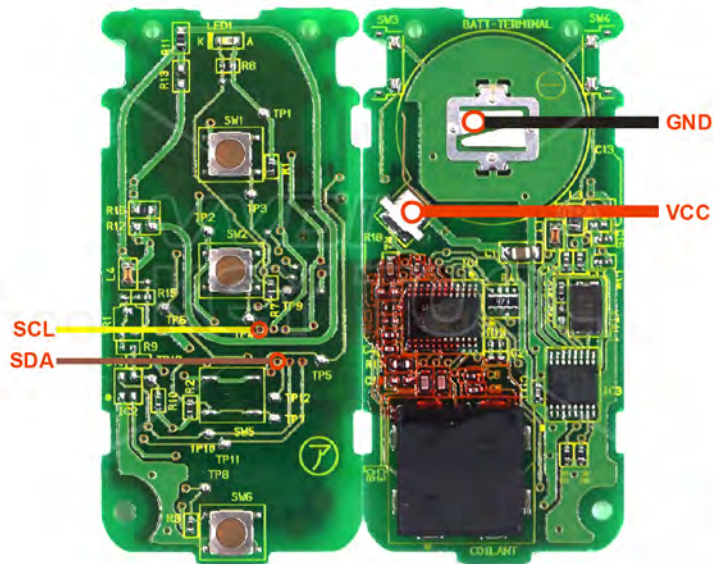

Hyundai/KIA MP13A-15

Type	Frequency	Transponder	Note
MP13A-15 Smartkey	433	7953	Please remove the C27 and C28 components of legend ① and legend ②

LAND ROVER 5E0U40247 (434MHz)

Key Information	Key Adapter	Chip Number
5E0U40247(434MHz)		7953

LAND ROVER

YWX000061 (434MHz) Visteon / YWX000071 (315MHz) Visteon

Key Information	Key Adapter	Chip Number
YWX000061(434MHz)Visteon		7941
YWX000071(315MHz)Visteon		7941

Mitsubishi G8D-644M-KEY (434MHZ)

Key Information	Key Adapter	Chip Number
G8D-644M-KEY(434MHZ)		7953