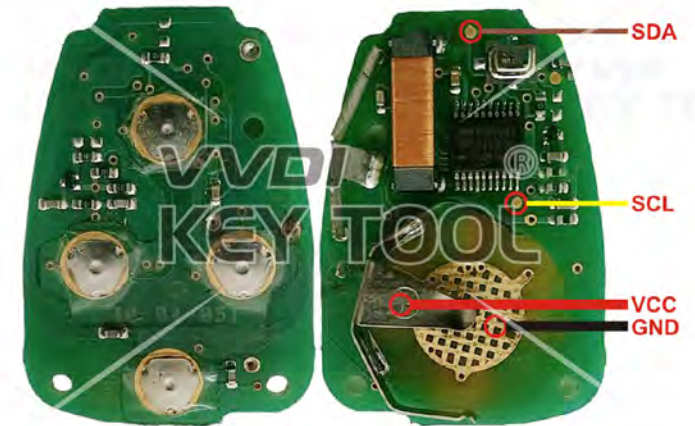

Smartkey

BUICK/CHEVROLET

Key Information	Key Adapter	Chip Number
Type5 4-button 315Mhz F7952E	[9 BUIC]	7952
Type5 5-button 315Mhz F7952E	[9 BUIC]	7952
Type5 5-button 433Mhz F7952E	[9 BUIC]	7952
Type5 4-button 433Mhz F7952E	[9 BUIC]	7952
Type5 3-button 433Mhz F7952E	[9 BUIC]	7952

OHT692713AA

Chrysler/JEEP/Dodge

Key Information	Key Adapter	Chip Number
OHT692427AA(2005)		7941
OHT692713AA		7941

Support vehicle models

2004–2007 Chrysler Town&Country 2004–2007 Dodge Caravan
 2004–2007 Dodge Grand Caravan

KOBOT04A

Chrysler/JEEP/Dodge

Key Information	Key Adapter	Chip Number
KOBOT04A		7961

Support vehicle models

- | | |
|--------------------------|-------------------------------|
| 2007—2009 Chrysler Aspen | 2005—2007 Chrysler 300 |
| 2005—2007 Dodge Durango | 2007—2011 Dodge Dakota |
| 2007—2009 Dodge Ram | 2007—2013 Dodge Avenger |
| 2005—2007 Dodge Charger | 2007—2012 Dodge Caliber |
| 2005—2007 Jeep Commander | 2005—2007 Jeep Grand Cherokee |

IYZ-C01C M3N5W783X

Chrysler/JEEP/Dodge

Key Information	Key Adapter	Chip Number
IYZ-C01C		7961
M3N5W783X		

Support vehicle models

2008–2011 Chrysler 300	2008–2013 Chrysler Town&Country
2010–2013 Dodge Caravan	2008–2013 Dodge Charger
2008–2013 Dodge Challenger	2011–2013 Dodge Durango
2008–2012 Dodge Grand Caravan	2008–2011 Dodge Journey
2008– Dodge Magnum	2009–2013 Dodge RAM
2008–2010 Jeep Commander	2011–2013 Jeep Grand Cherokee