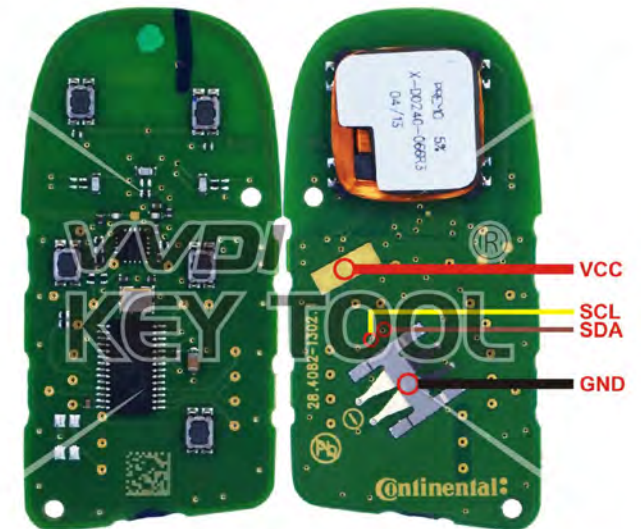

IYZ-C01C M3N5W783X

Chrysler/JEEP/Dodge

Key Information	Key Adapter	Chip Number
IYZ-C01C		7961
M3N5W783X		

Support vehicle models

2008–2011 Chrysler 300	2008–2013 Chrysler Town&Country
2010–2013 Dodge Caravan	2008–2013 Dodge Charger
2008–2013 Dodge Challenger	2011–2013 Dodge Durango
2008–2012 Dodge Grand Caravan	2008–2011 Dodge Journey
2008– Dodge Magnum	2009–2013 Dodge RAM
2008–2010 Jeep Commander	2011–2013 Jeep Grand Cherokee

Chip silkprint: 567.738.031

IYZ-C01C Smartkey

Chrysler/JEEP/Dodge

Key Information	Key Adapter	Chip Number
IYZ-C01C Smartkey		7945

Support vehicle models

2008–2011 Chrysler 300	2008–2013 Chrysler Town&Country
2010–2013 Dodge Caravan	2008–2013 Dodge Charger
2008–2013 Dodge Challenger	2011–2013 Dodge Durango
2008–2012 Dodge Grand Caravan	2008–2011 Dodge Journey
2008– Dodge Magnum	2009–2013 Dodge RAM
2008–2010 Jeep Commander	2011–2013 Jeep Grand Cherokee
Chip silkprint: 567.737.061	

GQ4-53T

Chrysler/JEEP/Dodge

Key Information	Key Adapter	Chip Number	Note
GQ4-53T Hitag2		7961	Chip silkprint:61c700

M3M

Chrysler/JEEP/Dodge

Key Information	Key Adapter	Chip Number	Note
M3M	[1 MAST]	7953	Chip silkprint:F7953MC

Hyundai/KIA SVI-CMFCH02

Key Information	Key Adapter	Chip Number	Note
SVI-CMFCH02	[11 HYUD-1]	7952	After 2009 Most Hyundai/Kia 2-button Smartkey Chip silkprint:049620C03

Hyundai/KIA SVI-CMFEU03

Key Information	Key Adapter	Chip Number	Note
SVI-CMFCH03	[11 HYUD-1]	7952	After 2009 Most Hyundai/Kia 3-button Smartkey Chip silkprint:049620C03