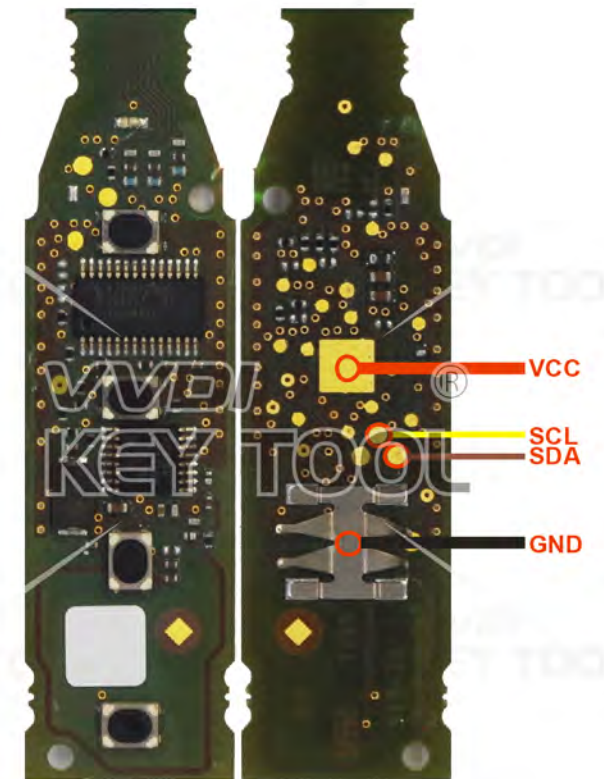

VVDI *KEY TOOL*

REMOTE UNLOCK
WIRING DIAGRAM

Version number v1.02 2017.7.17

Keytool wiring function definition

NXP transponder pin definition

Transponder type	GND	SDA	VCC	SCL
PCF7941	19	11	4	10
PCF7961	19	9	4	8
PCF7952	11	22	8	21
PCF7945	13	26	10	25
PCF7953	13	26	10	25

LAND ROVER

YWX000061 (434MHz) Visteon / YWX000071 (315MHz) Visteon

Key Information	Key Adapter	Chip Number
YWX000061(434MHz)Visteon		7941
YWX000071(315MHz)Visteon		7941

Mitsubishi G8D-644M-KEY (434MHZ)

Key Information	Key Adapter	Chip Number
G8D-644M-KEY(434MHZ)		7953

NISSAN Hitag2/Hitag3 Smartkey

Key Information	Key Adapter	Chip Number	Note
315MHz Hitag2 Smartkey-A2C53188764		7953	PCB No.A2C53188764
315MHz Hitag2 Smartkey-A2C53297341		7953	PCB No.A2C53297341
433MHz Hitag3 Smartkey-A2C53405173	[2 NISS]	7953	PCB No.A2C53405173
433MHz Hitag3 Smartkey-A2C53408715		7953	PCB No.A2C53408715

NISSAN AES Smartkey

Key Information	Key Adapter	Chip Number	Note
433MHz Hitag-AES Smartkey -A2C32801600		7953	PCB No.A2C32801600

Porsche

Key Information	Key Adapter	Chip Number
7PP959753BN 434MHz	[4 POSC]	7953
7PP959753BS 434MHz	[4 POSC]	7953
7PP959753BM 315MHz	[4 POSC]	7953
7PP959753BQ 315MHz	[4 POSC]	7953
7PP959753AJ 434MHz	[4 POSC]	7953