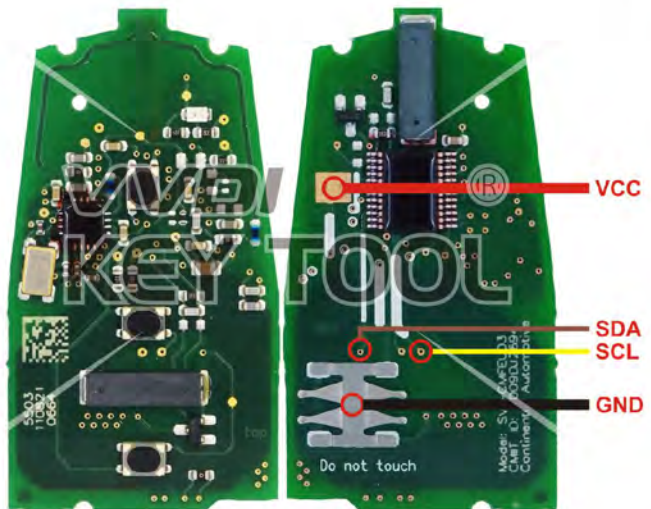

Chip silkprint: 567.738.031

IYZ-C01C Smartkey

Chrysler/JEEP/Dodge

Key Information	Key Adapter	Chip Number
IYZ-C01C Smartkey		7945

Support vehicle models

2008–2011 Chrysler 300	2008–2013 Chrysler Town&Country
2010–2013 Dodge Caravan	2008–2013 Dodge Charger
2008–2013 Dodge Challenger	2011–2013 Dodge Durango
2008–2012 Dodge Grand Caravan	2008–2011 Dodge Journey
2008– Dodge Magnum	2009–2013 Dodge RAM
2008–2010 Jeep Commander	2011–2013 Jeep Grand Cherokee
Chip silkprint: 567.737.061	

GQ4-53T

Chrysler/JEEP/Dodge

Key Information	Key Adapter	Chip Number	Note
GQ4-53T Hitag2		7961	Chip silkprint:61c700

M3M

Chrysler/JEEP/Dodge

Key Information	Key Adapter	Chip Number	Note
M3M	[1 MAST]	7953	Chip silkprint:F7953MC

Hyundai/KIA SVI-CMFCH02

Key Information	Key Adapter	Chip Number	Note
SVI-CMFCH02	[11 HYUD-1]	7952	After 2009 Most Hyundai/Kia 2-button Smartkey Chip silkprint:049620C03

Hyundai/KIA SVI-CMFEU03

Key Information	Key Adapter	Chip Number	Note
SVI-CMFCH03	[11 HYUD-1]	7952	After 2009 Most Hyundai/Kia 3-button Smartkey Chip silkprint:049620C03