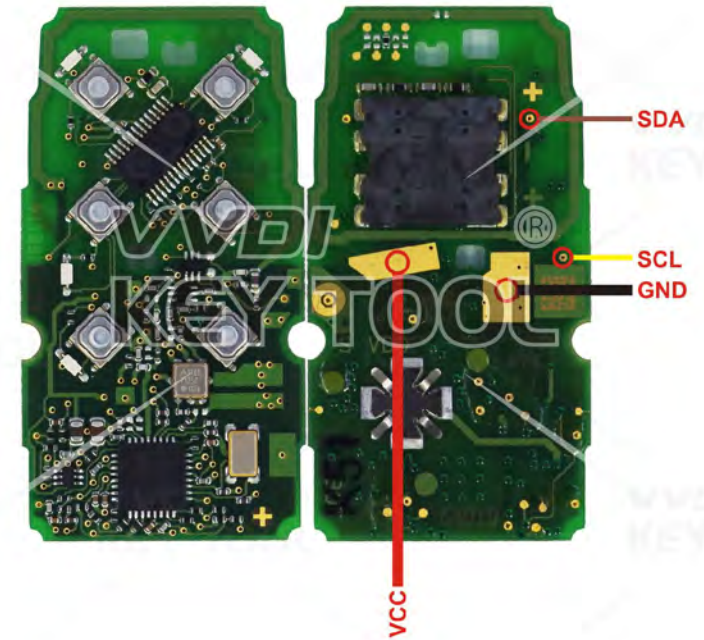

Renault

285979045R Smartkey
433MHz

Key Information	Key Adapter	Chip Number
285979045R Smartkey 433MHz		7953

VOLVO

Hitag2/Hitag3 Smartkey

Key Information	Key Adapter	Chip Number
5WK49266(900MHz) Smartkey		7953
5WK49269(433MHz) Smartkey	[12 VOLO]	7953