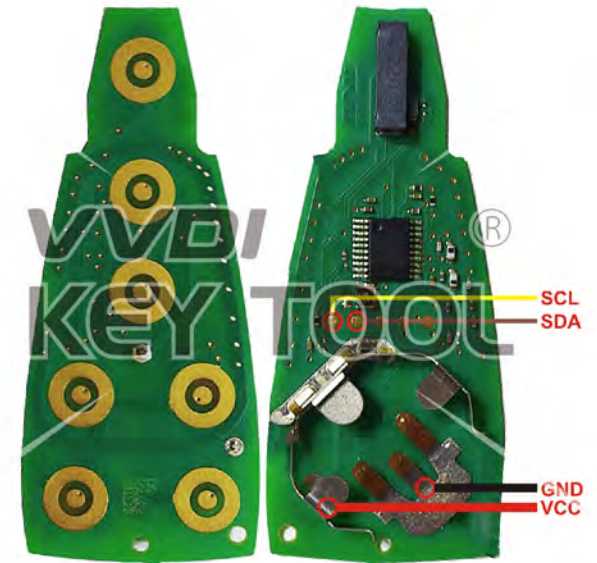

KOBOT04A

Chrysler/JEEP/Dodge

Key Information	Key Adapter	Chip Number
KOBOT04A		7961

Support vehicle models

- | | |
|--------------------------|-------------------------------|
| 2007—2009 Chrysler Aspen | 2005—2007 Chrysler 300 |
| 2005—2007 Dodge Durango | 2007—2011 Dodge Dakota |
| 2007—2009 Dodge Ram | 2007—2013 Dodge Avenger |
| 2005—2007 Dodge Charger | 2007—2012 Dodge Caliber |
| 2005—2007 Jeep Commander | 2005—2007 Jeep Grand Cherokee |

IYZ-C01C M3N5W783X

Chrysler/JEEP/Dodge

Key Information	Key Adapter	Chip Number
IYZ-C01C		7961
M3N5W783X		

Support vehicle models

2008–2011 Chrysler 300	2008–2013 Chrysler Town&Country
2010–2013 Dodge Caravan	2008–2013 Dodge Charger
2008–2013 Dodge Challenger	2011–2013 Dodge Durango
2008–2012 Dodge Grand Caravan	2008–2011 Dodge Journey
2008– Dodge Magnum	2009–2013 Dodge RAM
2008–2010 Jeep Commander	2011–2013 Jeep Grand Cherokee

Chip silkprint: 567.738.031

IYZ-C01C Smartkey

Chrysler/JEEP/Dodge

Key Information	Key Adapter	Chip Number
IYZ-C01C Smartkey		7945

Support vehicle models

2008–2011 Chrysler 300	2008–2013 Chrysler Town&Country
2010–2013 Dodge Caravan	2008–2013 Dodge Charger
2008–2013 Dodge Challenger	2011–2013 Dodge Durango
2008–2012 Dodge Grand Caravan	2008–2011 Dodge Journey
2008– Dodge Magnum	2009–2013 Dodge RAM
2008–2010 Jeep Commander	2011–2013 Jeep Grand Cherokee
Chip silkprint: 567.737.061	

GQ4-53T

Chrysler/JEEP/Dodge

Key Information	Key Adapter	Chip Number	Note
GQ4-53T Hitag2		7961	Chip silkprint:61c700

M3M

Chrysler/JEEP/Dodge

Key Information	Key Adapter	Chip Number	Note
M3M	[1 MAST]	7953	Chip silkprint:F7953MC