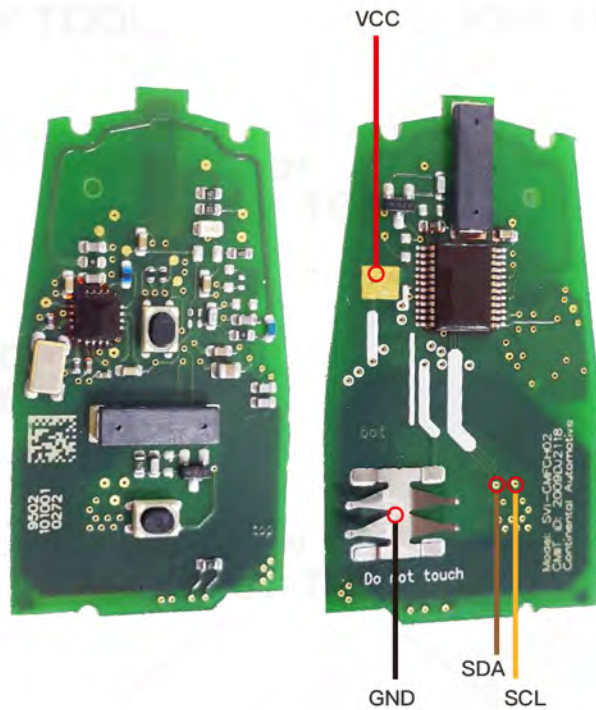

Chip silkprint: 567.738.031

IYZ-C01C Smartkey

Chrysler/JEEP/Dodge

Key Information	Key Adapter	Chip Number
IYZ-C01C Smartkey		7945

Support vehicle models

2008–2011 Chrysler 300	2008–2013 Chrysler Town&Country
2010–2013 Dodge Caravan	2008–2013 Dodge Charger
2008–2013 Dodge Challenger	2011–2013 Dodge Durango
2008–2012 Dodge Grand Caravan	2008–2011 Dodge Journey
2008– Dodge Magnum	2009–2013 Dodge RAM
2008–2010 Jeep Commander	2011–2013 Jeep Grand Cherokee
Chip silkprint: 567.737.061	

GQ4-53T

Chrysler/JEEP/Dodge

Key Information	Key Adapter	Chip Number	Note
GQ4-53T Hitag2		7961	Chip silkprint:61c700

M3M

Chrysler/JEEP/Dodge

Key Information	Key Adapter	Chip Number	Note
M3M	[1 MAST]	7953	Chip silkprint:F7953MC

Hyundai/KIA SVI-CMFCH02

Key Information	Key Adapter	Chip Number	Note
SVI-CMFCH02	[11 HYUD-1]	7952	After 2009 Most Hyundai/Kia 2-button Smartkey Chip silkprint:049620C03

Hyundai/KIA SVI-CMFEU03

Key Information	Key Adapter	Chip Number	Note
SVI-CMFCH03	[11 HYUD-1]	7952	After 2009 Most Hyundai/Kia 3-button Smartkey Chip silkprint:049620C03