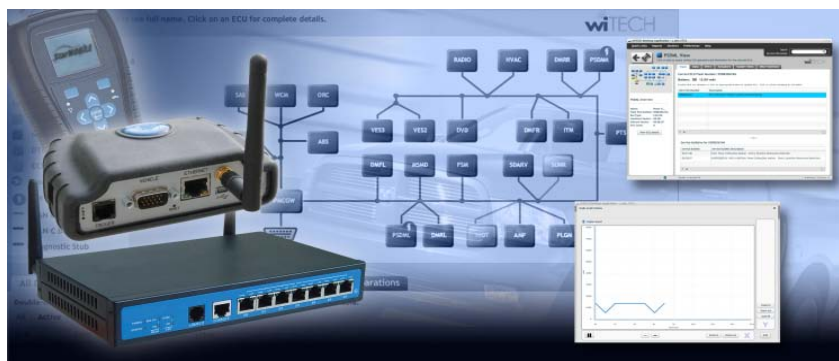

Year	Body	Name	Scan Tool
2006	CS	Pacifica	DRB III
2006	DR	RAM	wiPOD, StarMOBILE, & StarSCAN
2006	HB	Durango	wiPOD, StarMOBILE, & StarSCAN
2006	JR	Sebring, Stratus Convertible/Sedan	DRB III
2006	KJ	Liberty	wiPOD, StarMOBILE, & StarSCAN
2006	LX	300, Charger, Magnum	wiPOD, StarMOBILE, & StarSCAN
2006	ND	Dakota	wiPOD, StarMOBILE, & StarSCAN
2006	PT	PT Cruiser	wiPOD, StarMOBILE, & StarSCAN
2006	RS	Caravan, Voyager, Town & Country	DRB III
2006	TJ	Wrangler	DRB III
2006	VA	Sprinter	DRB III
2006	WK	Grand Cherokee	wiPOD, StarMOBILE, & StarSCAN
2006	XK	Commander	wiPOD, StarMOBILE, & StarSCAN
2006	ZB	Viper	DRB III
2006	ZH	Crossfire	DRB III
2005	CS	Pacifica	DRB III
2005	DR	RAM	DRB III
2005	HB	Durango	wiPOD, StarMOBILE, & StarSCAN
2005	JR	Sebring, Stratus Convertible/Sedan	DRB III
2005	KJ	Liberty	DRB III
2005	LX	300, Magnum	wiPOD, StarMOBILE, & StarSCAN
2005	ND	Dakota	wiPOD, StarMOBILE, & StarSCAN
2005	PL	Neon	DRB III
2005	PT	PT Cruiser	DRB III
2005	RS	Caravan, Voyager, Town & Country	DRB III
2005	ST	Sebring, Stratus Coupe	DRB III
2005	TJ	Wrangler	DRB III
2005	VA	Sprinter	DRB III
2005	WK	Grand Cherokee	wiPOD, StarMOBILE, & StarSCAN
2005	ZB	Viper	DRB III
2005	ZH	Crossfire	DRB III
2004	AN	Dakota	DRB III
2004	CS	Pacifica	DRB III
2004	DR	RAM	DRB III
2004	HB	Durango	wiPOD, StarMOBILE, & StarSCAN
2004	JR	Sebring, Stratus Convertible/Sedan	DRB III
2004	KJ	Liberty	DRB III
2004	LH	Concorde, Intrepid, 300M	DRB III
2004	PL	Neon	DRB III
2004	PT	PT Cruiser	DRB III
2004	RS	Caravan, Voyager, Town & Country	DRB III
2004	ST	Sebring, Stratus Coupe	DRB III
2004	TJ	Wrangler	DRB III
2004	VA	Sprinter	DRB III
2004	WJ	Grand Cherokee	DRB III
2004	ZB	Viper	DRB III
2004	ZH	Crossfire	DRB III
***NOTE: Both the StarMOBILE device and wiPOD can be used in conjunction with the wiTECH diagnostic application.***			
***NOTE: All 2003 model year and prior vehicles use the DRB III for diagnostics.***			
***NOTE: StarMOBILE should be in Passthrough mode to be used as a scan tool.***			
***SC = Smart Cable***			